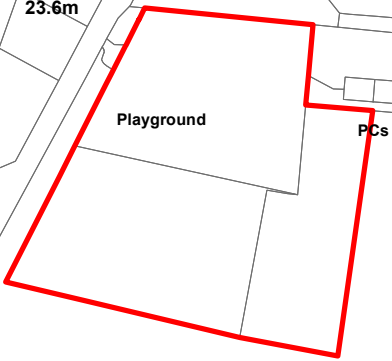

# Appendix 1

West Byfleet  
Recreation Ground

West Byfleet  
Junior School

Extend  
Existing  
Play Area

John the Baptist's  
Church

Pavilion

Bowling Green

Hall

Pavilion

25.5m

24.7m

23.6m

N  
SCALE 1:1,000  
0 4 8 16 24 32 Metres  
Engineering Team  
Woking Borough Council  
Civic Offices  
Gloucester Square  
Woking, Surrey GU21 6YL