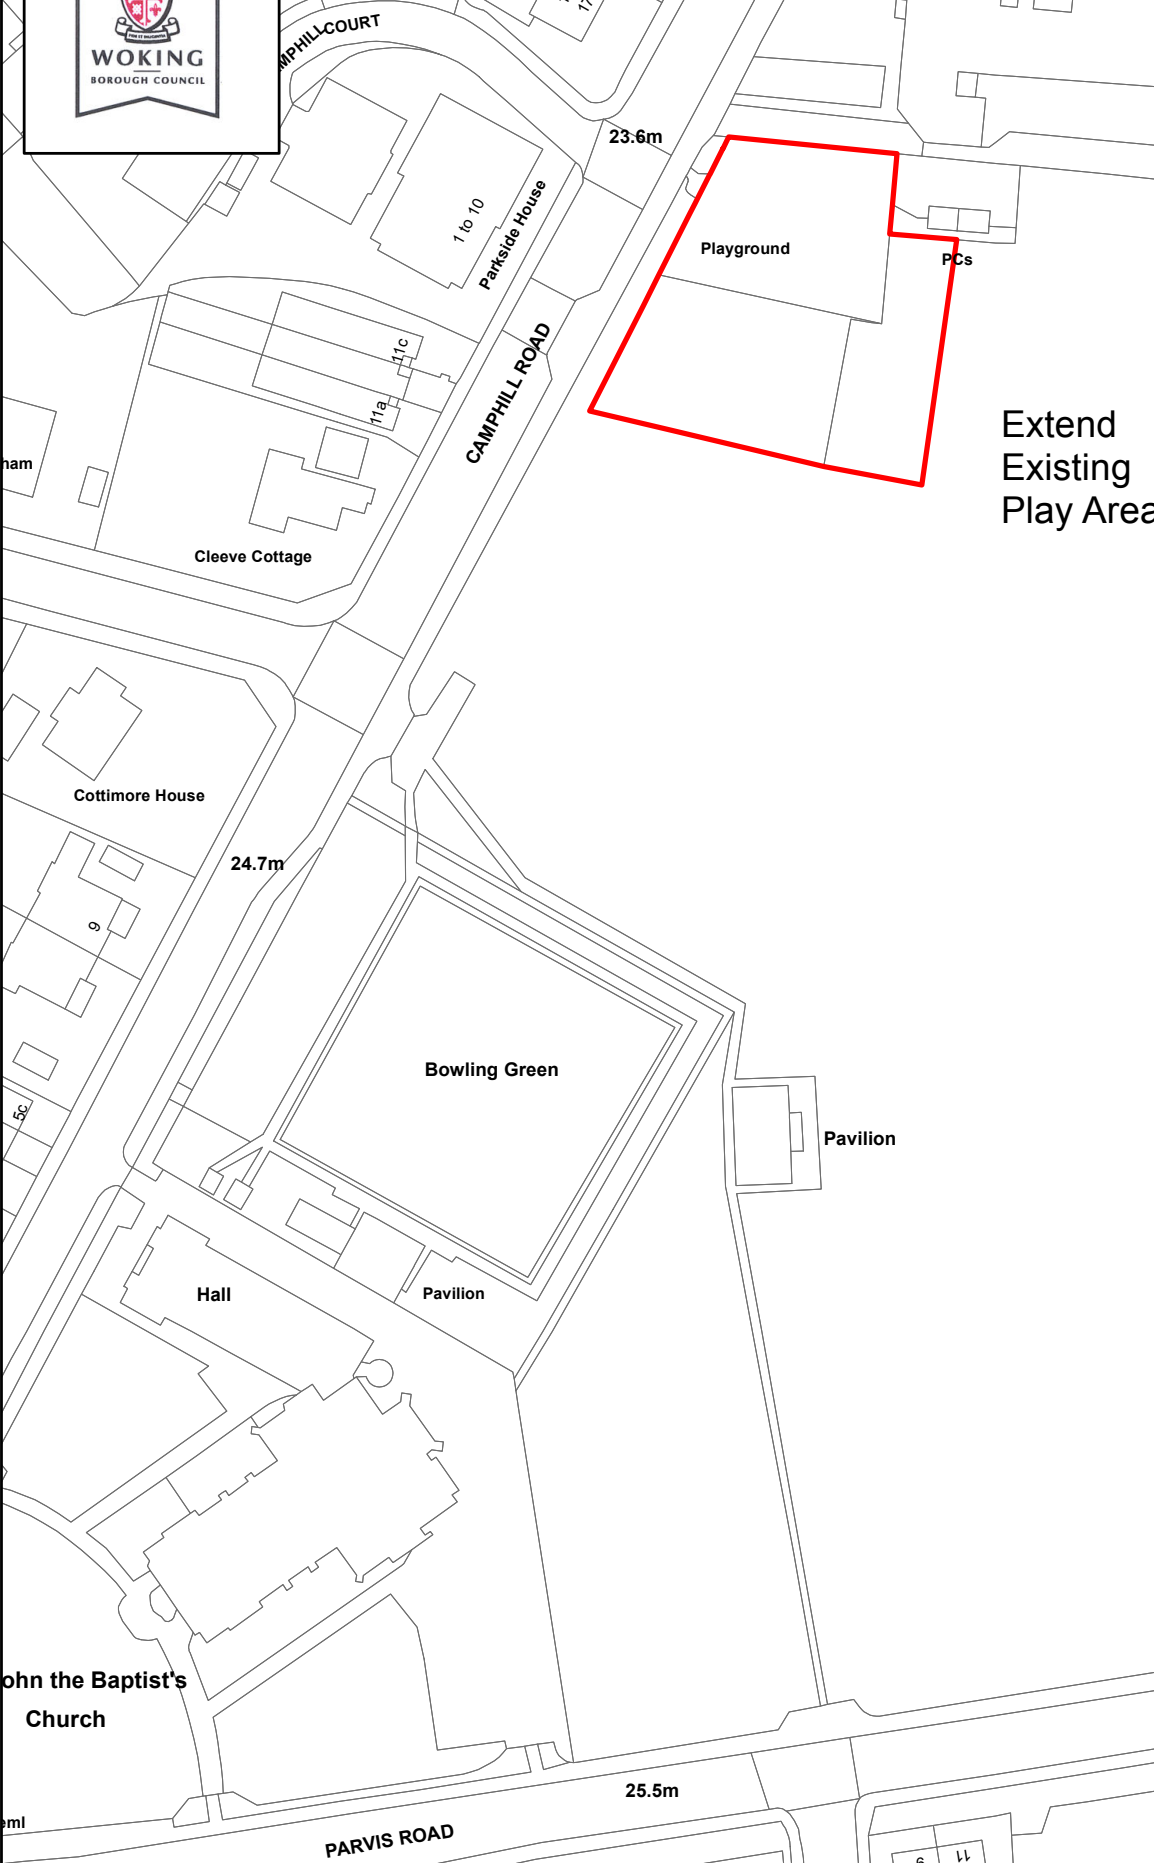

# Appendix 1

West Byfleet  
Recreation Ground

West Byfleet  
Junior School

Extend  
Existing  
Play Area

John the Baptist's  
Church

Pavilion

Bowling Green

Hall

Pavilion

25.5m

24.7m

23.6m

N  
SCALE 1:1,000  
0 4 8 16 24 32 Metres  
Engineering Team  
Woking Borough Council  
Civic Offices  
Gloucester Square  
Woking, Surrey GU21 6YL